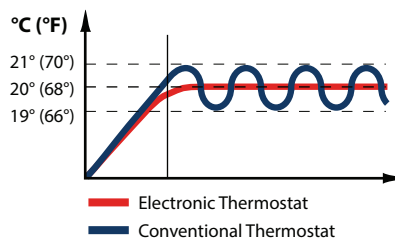

Application

- Kitchen, living room, family room, bedroom, bay window, basement.