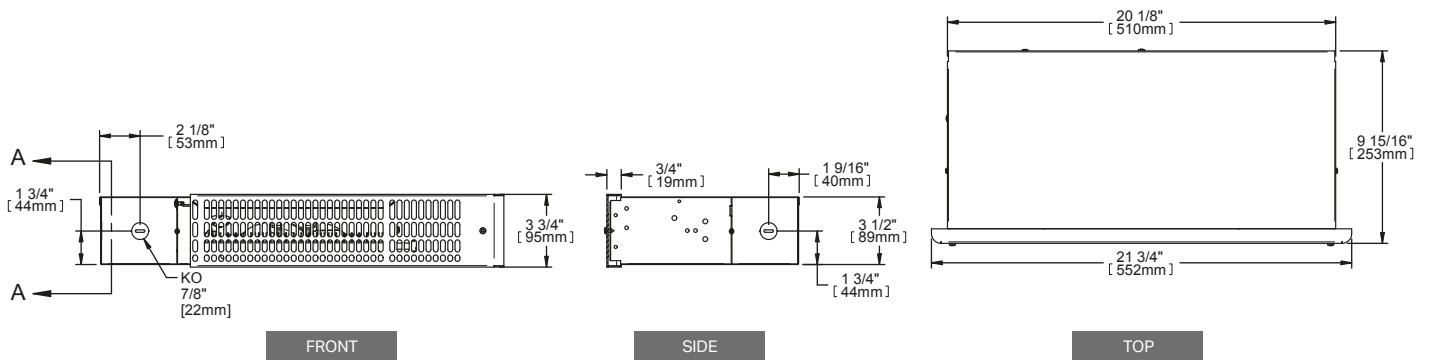

TECHNICAL DRAWINGS

Stelpro reserves the right to modify descriptions, manufacturing specifications or prices without prior notice. No returns accepted on optional-colour products. For all the latest models and prices, please refer to our website at www.stelpro.com.